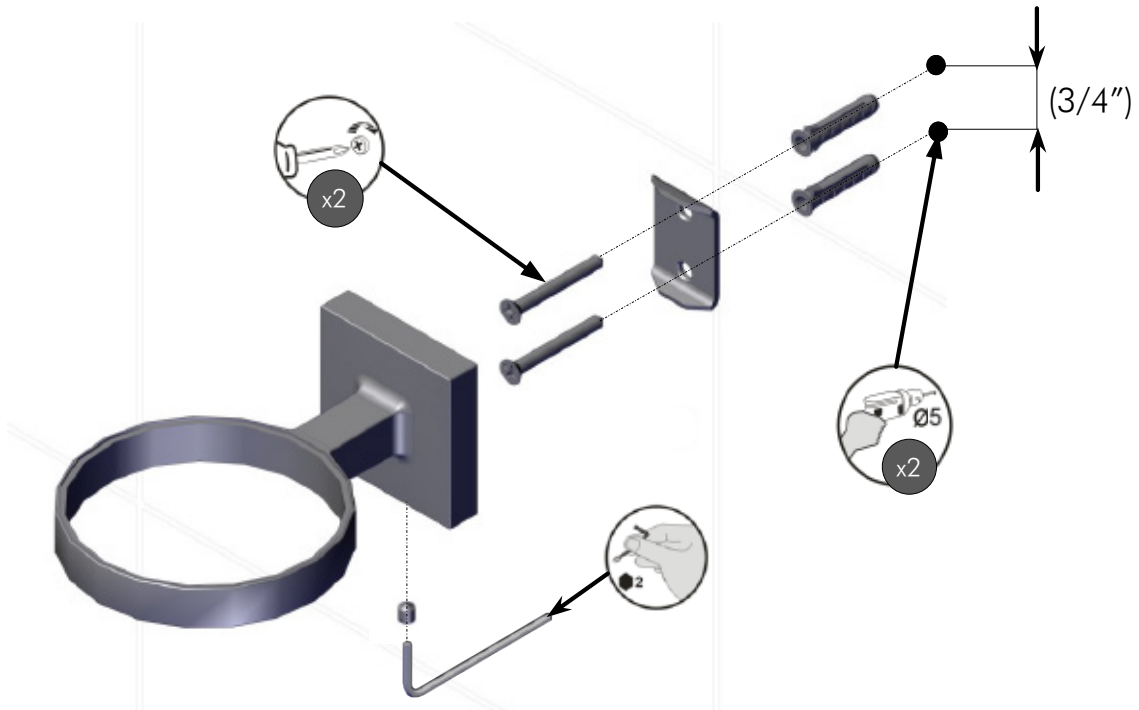

DAX-GDC160132-BN

SOAP DISHES **SERIES**

FEATURES

- Brass body
- Brushed nickel finish
- Wall mount
- Frosted glass tray
- Mounting parts included

X2	X2	X1	X1	X1

For parts or sale requirements please contact our customer service department: