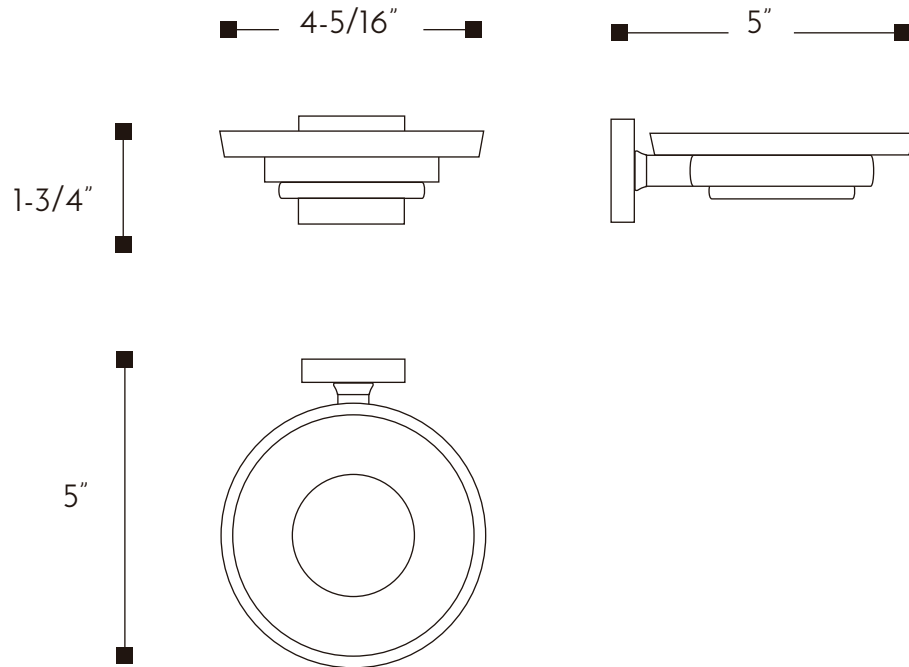

DAX-GDC160132-BN

SOAP DISHES **SERIES**

FEATURES

- Brass body
- Brushed nickel finish
- Wall mount
- Frosted glass tray
- Mounting parts included

X2	X2	X1	X1	X1

For parts or sale requirements please contact our customer service department: